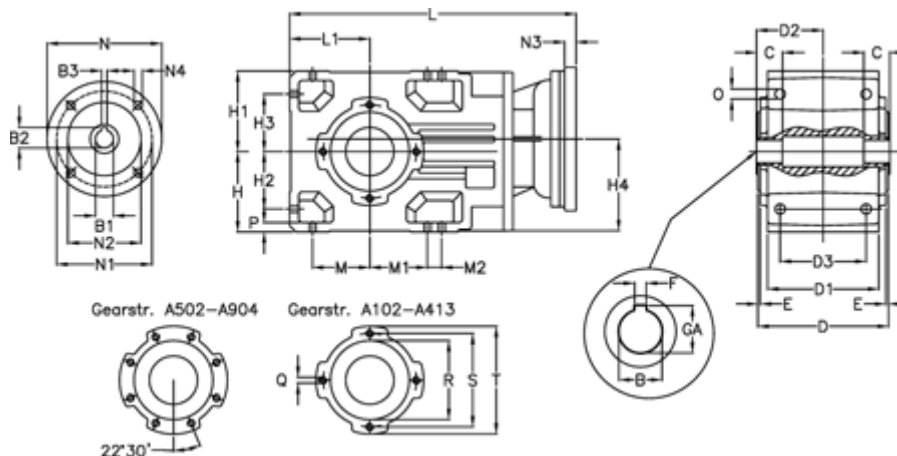

Article number: 29600203964230

Description: Bevel helical gearbox
A202UH35-39,6-P80B5

Measures

B = 35	D3 = 90	H3 = 60.0	N1 = 165	S = 115
B1 = 19	Description = A202UH35-xx-P80 B5	H4 = 93.0	N2 = 130	T = 140
B2 = 21.8	E = 3.0	L = 325.5	N3 = 0	
B3 = 6	F = 10	L1 = 80	N4 = M10x12	
C = 22	GA = 38.3	M = 60.0	O = 9.5	
D = 136	H = 80	M1 = 60.0	P = 9	
D1 = 110	H1 = 80	M2 = 0	Q = M8x15	
D2 = 70.0	H2 = 60.0	N = 200	R = 95	